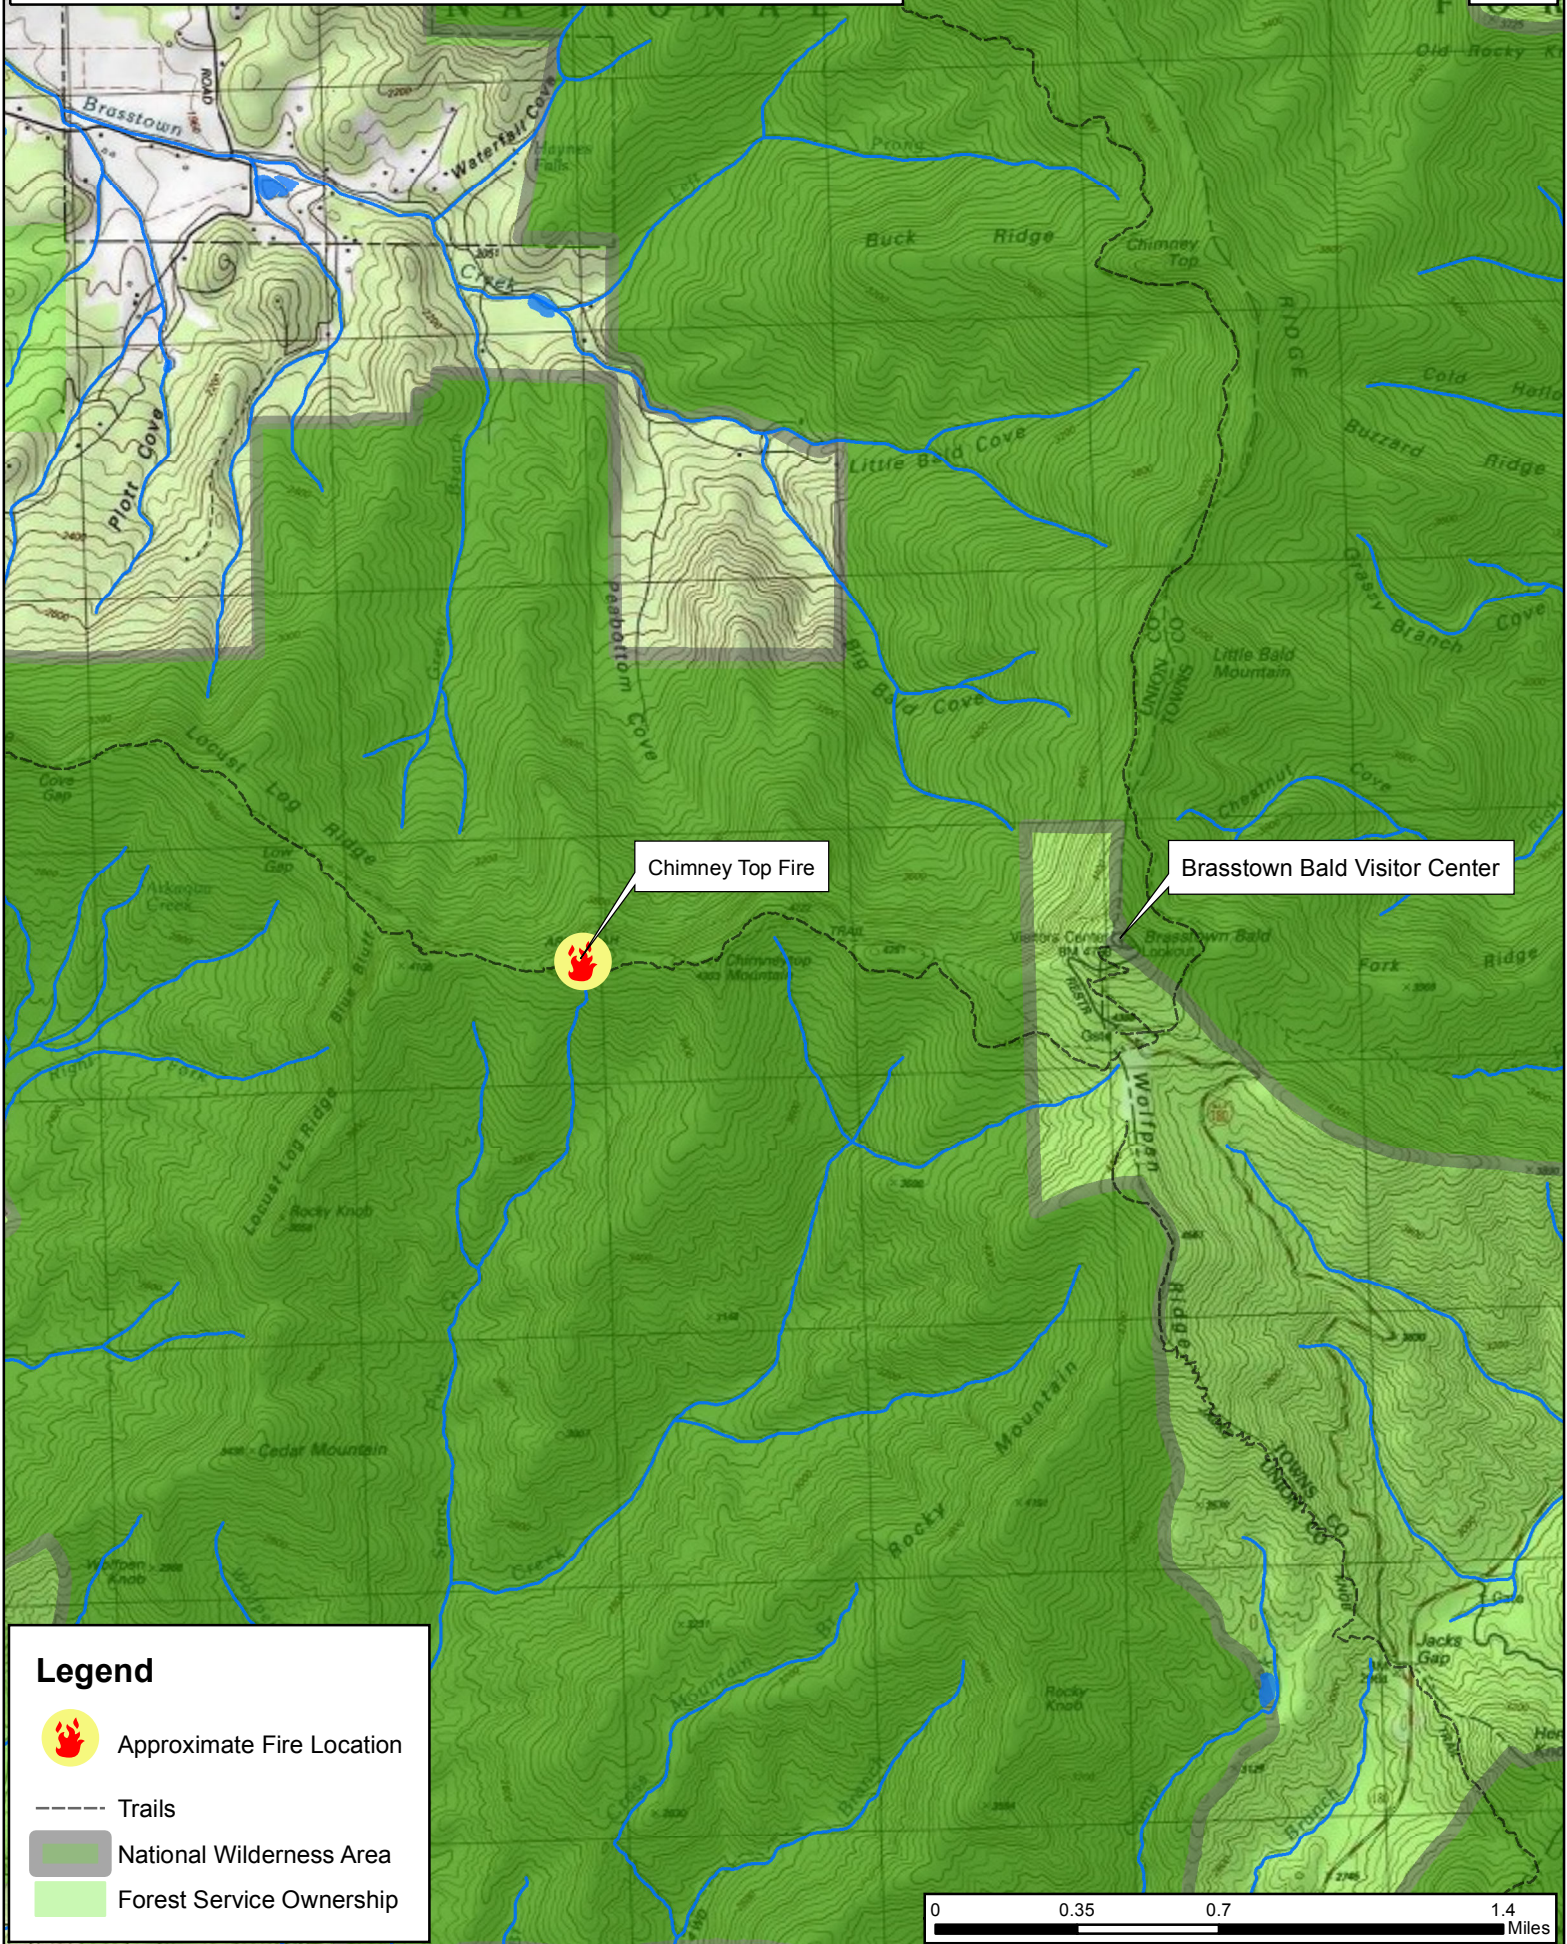

# Chimney Top Fire - Blue Ridge RD

Chimney Top Fire

Brasstown Bald Visitor Center

## Legend

-  Approximate Fire Location
-  Trails
-  National Wilderness Area
-  Forest Service Ownership